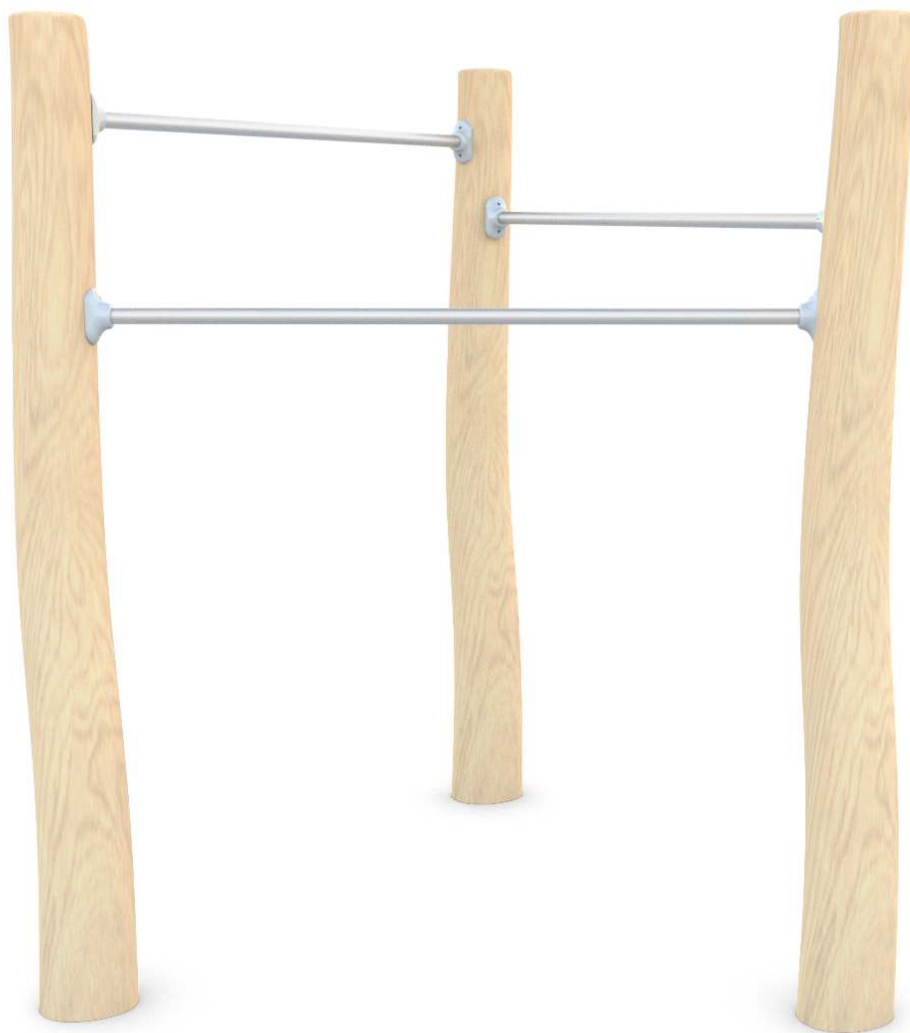

SOCIALIZING

CLIMBING

INFORMATION ABOUT THE PRODUCT

Dimensions	ca. 160 x 185 cm
Safety zone	ca. 485 x 525 cm
Overall height	ca. 210 cm
Free fall height	ca. 180 cm
Amount of users	3 persons
Product complies with EN 1176-1:2017-12	YES
Availability of spare parts	YES
Age range	3-12
<small>According to EN 1176-1:2017-12 norm, the product requires applying a safety surface according to the product's free fall height.</small>	

Visualisation is for reference only,
actual appearance may vary.

SCALE 1:100

MATERIALS:

<p>NATURAL ROBINIA WOOD</p>	<p>ELEMENTS CONSTRUCTION MADE OF STAINLESS STEEL ASISI 304</p>	<p>SYSTEM OF CONNECTORS AND CLAMPS MADE OF STRONG ALUMINIUM ALLOY.</p>