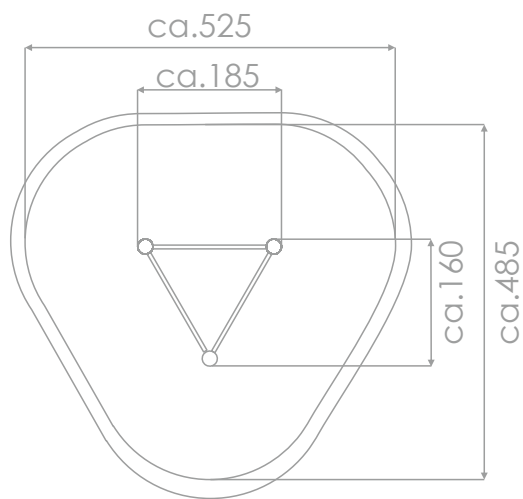

SOCIALIZING

CLIMBING

INFORMATION ABOUT THE PRODUCT

Dimensions	ca. 160 x 185 cm
Safety zone	ca. 485 x 525 cm
Overall height	ca. 210 cm
Free fall height	ca. 180 cm
Amount of users	3 persons
Product complies with EN 1176-1:2017-12	YES
Availability of spare parts	YES
Age range	3-12
<small>According to EN 1176-1:2017-12 norm, the product requires applying a safety surface according to the product's free fall height.</small>	

Visualisation is for reference only,
actual appearance may vary.

SCALE 1:100

MATERIALS:

<p>NATURAL ROBINIA WOOD</p>	<p>ELEMENTS CONSTRUCTION MADE OF STAINLESS STEEL ASISI 304</p>	<p>SYSTEM OF CONNECTORS AND CLAMPS MADE OF STRONG ALUMINIUM ALLOY.</p>